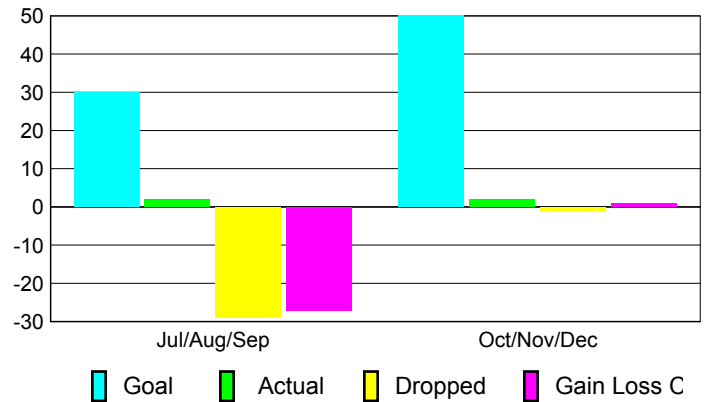

Membership Results 2010-2011

Goal, New, Dropped, Gain/Loss