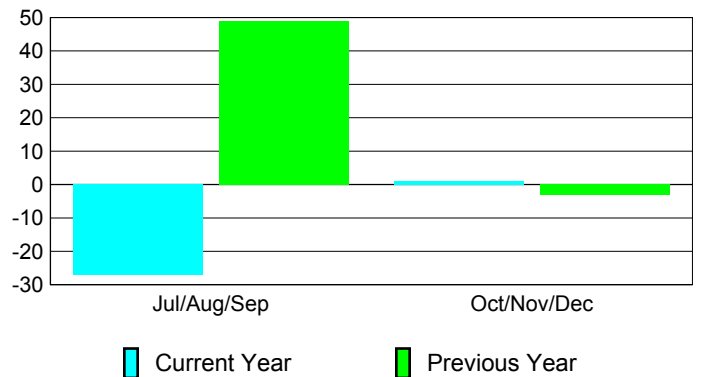

Comparison of Membership Gain/Loss

Current Year Compared to the Previous Year