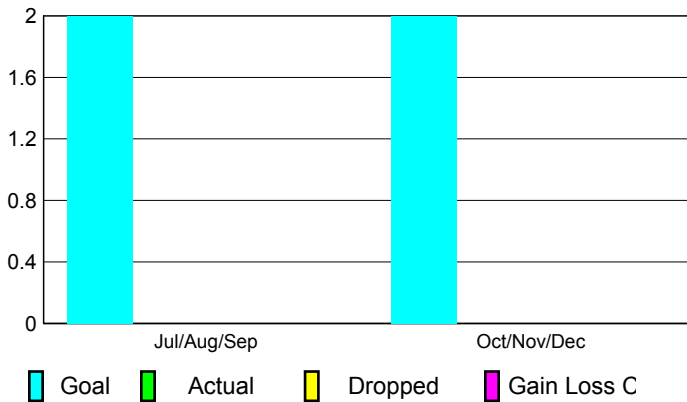

2010-2011 GMT Reports for District (or Undistricted) **District 385**

GMT: PAUL CHOR HO FAN

Location: CHINA

GMT CA: 5

CLUBS

Club Results
2010-2011

Clubs
2009-2010

Month	New Club Goal	Actual New Clubs	Actual Dropped Clubs	Gain/Loss of Clubs	Gain/Loss of Clubs
Jul/Aug/Sep	2	0	0	0	2
Oct/Nov/Dec	2	0	0	0	0
Totals	4	0	0	0	2

Club Results 2010-2011

Goal, New, Dropped, Gain/Loss

Comparison of Club Gain/Loss

Current Year Compared to the Previous Year

YTD Status Quo Clubs 2010-2011

Status Quo Clubs Compared to Status Quo Members

MEMBERSHIP